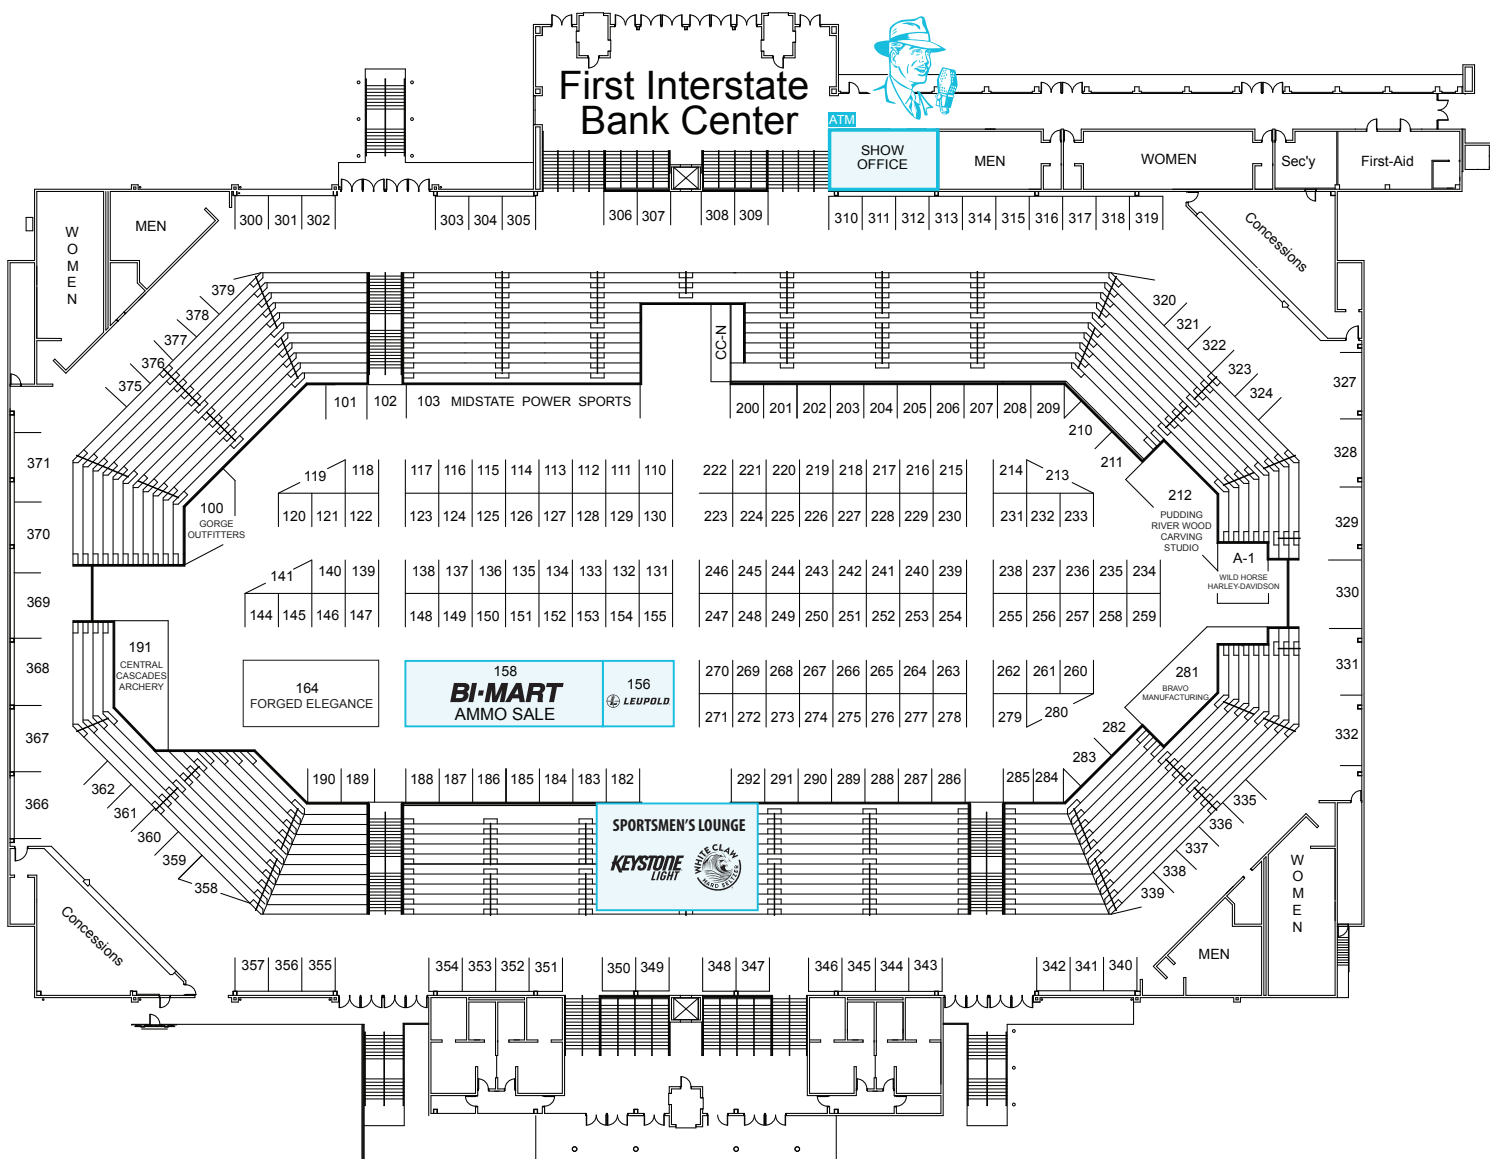

FLOOR PLAN

Middle Sister

 MAIN ENTRANCE
 WILL CALL

ADMIN. BLDG.
 FAIRGROUNDS
 OFFICE

OFFICIAL
 FINANCIAL SPONSOR

North Sister

- PROUD HEAD & HORNS SPONSORS
- LEUPOLD
 - Danner
 - FORT KNOX
 - GERBER
 - LACROSSE
 - RUGER
 - RMEF
 - Rage
 - MUZZY

 FREE KIDS' DUCK
 DECOY PAINTING

South Sister

44
 BIG COUNTRY RV

SPORTSMEN'S FOOD COURT
 ENJOY A BEER AND A BRAT
 SPONSORED BY

46
 ALL SEASONS RV & MARINE

OUTDOOR
 COOKING
 COMPETITION

48
 BEAVER COACH
 SALES & SERVICE

First Interstate Bank Center

The floor plan is subject to change. Every effort has been made to ensure accuracy until and through press time. Last-minute changes or additions are at the show office. Show admission refunds will not be granted due to a change in listing.