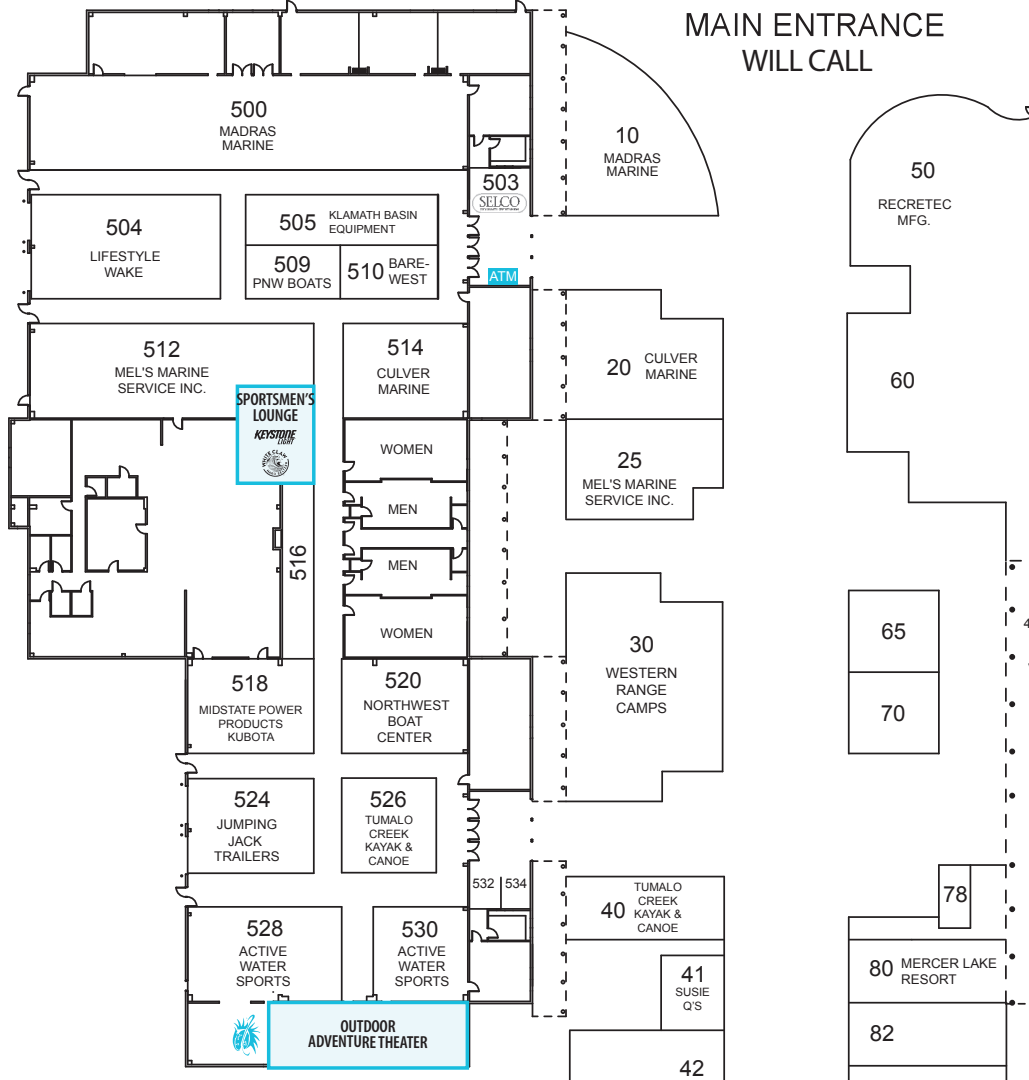

FLOOR PLAN

Middle Sister

 MAIN ENTRANCE
 WILL CALL

ADMIN. BLDG.
 FAIRGROUNDS
 OFFICE

OFFICIAL
 FINANCIAL SPONSOR

North Sister

- PROUD HEAD & HORNS SPONSORS
- LEUPOLD
 - Danner
 - FORT KNOX
 - GERBER
 - LACROSSE
 - RUGER
 - RMEF
 - Rage
 - MUZZY

 FREE KIDS' DUCK
 DECOY PAINTING

South Sister

44
 BIG COUNTRY RV

SPORTSMEN'S FOOD COURT
 ENJOY A BEER AND A BRAT
 SPONSORED BY

46
 ALL SEASONS RV & MARINE

OUTDOOR
 COOKING
 COMPETITION

48
 BEAVER COACH
 SALES & SERVICE

First Interstate Bank Center

The floor plan is subject to change. Every effort has been made to ensure accuracy until and through press time. Last-minute changes or additions are at the show office. Show admission refunds will not be granted due to a change in listing.